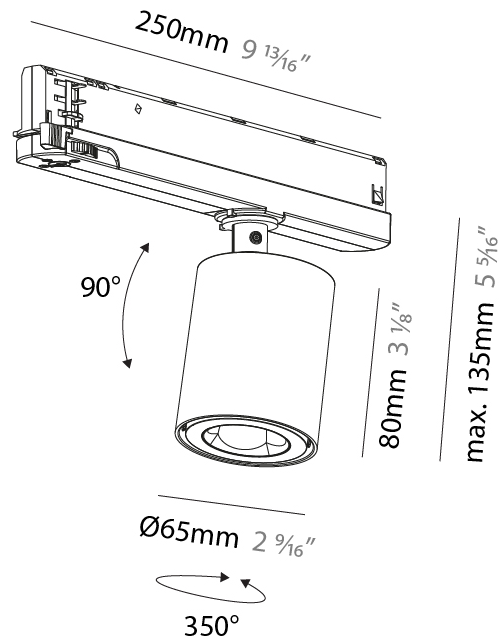

1. To build a product code in our configurator select the specify button on the base model # product page
2. To build a manual product code on this datasheet choose from the options listed below in blue font and add the suffix to the base model #

GENERAL

Series: Oiko Pro
Subseries: Oiko Pro In
Brand: Prolicht
Division: Architectural
Mounting Type: Track
Mounting Location: Ceiling
Subcategory: Spots

PHYSICAL

Shape: Cylinder
Diameter (mm): 65
Diameter (in): 2 ⁹/₁₆
Length (mm): 250
Length (in): 9 ¹³/₁₆
Height (mm): 80
Height (in): 3 ¹/₈
Max. Overall Height (mm): 135
Max. Overall Height (in): 5 ⁵/₁₆
Light Distribution: Adjustable / Direct
Fixture Finish: SSR / BKV / CWI / CRY / HAB / UFT / ITA / RUA / FTG / MYG / LOD / PUS / FRO / FUP / KIA / POP / BLS / SPG / MEY / GOH / GUM / CHC / COM / ABZ / JAG / OBR / MOS / ROR
Holder Finish: WHI / BLK
Fixture Material: Aluminum

ELECTRICAL

Lamp Type: LED
Input Wattage (W): 19
Total Output Wattage (W): 17.3
Dimming: Non-Dimmable / 0-10V Dimming
Driver Included: Yes
Driver Location: Integrated
Driver Type: Constant Current - 120Vac
Driver Class: Class 2
Input Voltage (V): 120

LED

Number of LEDs: 1
Color Temperature (°K): 2700 / 3000 / 3500 / 4000
Max. Delivered Lumen (lm): 1699 / 1829 / 1893 / 1932
Nominal Lumen (lm): 1905 / 2050 / 2123 / 2166
CRI: >90 CRI
Lamp Life (hrs): 50000

OPTICAL

Reflector°: 60

RATINGS AND CERTIFICATIONS

Certified By: CSA Certified to UL and CSA Standards
IP rating: IP20