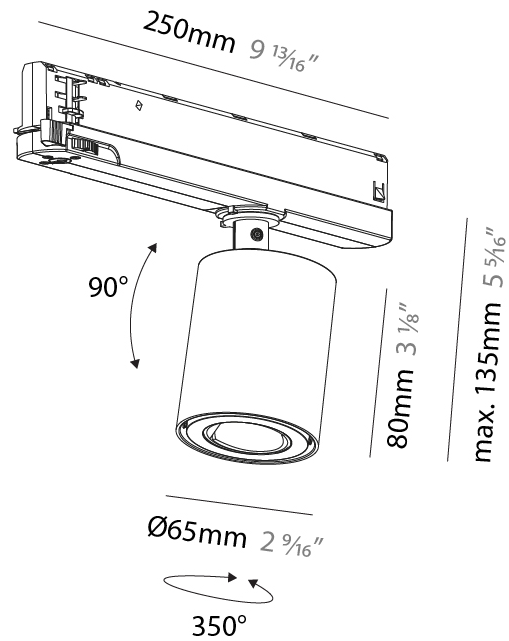

1. To build a product code in our configurator select the specify button on the base model # product page
2. To build a manual product code on this datasheet choose from the options listed below in blue font and add the suffix to the base model #

GENERAL

Series: Oiko Pro
Subseries: Oiko Pro In Wallwash
Brand: Prolight
Division: Architectural
Mounting Type: Track
Mounting Location: Ceiling
Subcategory: Wallwash

PHYSICAL

Shape: Cylinder
Diameter (mm): 65
Diameter (in): 2 9/16
Length (mm): 250
Length (in): 9 13/16
Height (mm): 80
Height (in): 3 1/8
Light Distribution: Adjustable / Direct
Fixture Finish: SSR / BKV / CWI / CRY / HAB / UFT / ITA / RUA / FTG / MYG / LOD / PUS / FRO / FUP / KIA / POP / BLS / SPG / MEY / GOH / GUM / CHC / COM / ABZ / JAG / OBR / MOS / ROR
Holder Finish: WHI / BLK
Fixture Material: Aluminum

ELECTRICAL

Lamp Type: LED
Input Wattage (W): 19
Total Output Wattage (W): 17.3
Dimming: Non-Dimmable / 0-10V Dimming
Driver Included: Yes
Driver Location: Integrated
Driver Type: Constant Current - 120Vac
Driver Class: Class 2
Input Voltage (V): 120

LED

Number of LEDs: 1
Color Temperature (°K): 2700 / 3000 / 3500 / 4000
Max. Delivered Lumen (lm): 1516 / 1632 / 1690 / 1724
Nominal Lumen (lm): 1905 / 2050 / 2123 / 2166
CRI: >90 CRI
Lamp Life (hrs): 50000

OPTICAL

RATINGS AND CERTIFICATIONS

Certified By: CSA Certified to UL and CSA Standards
IP rating: IP20