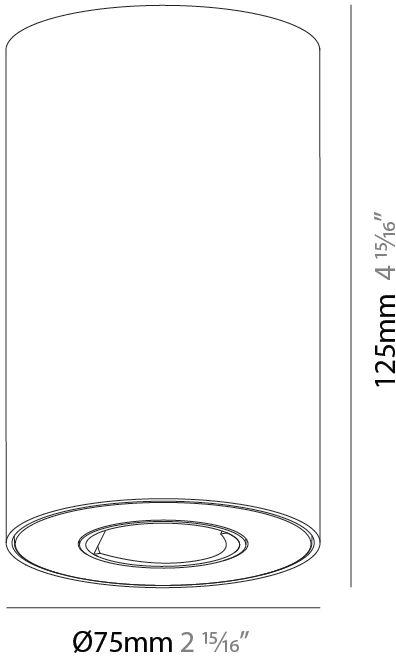

GENERAL

Series: Oiko Pro
Subseries: Oiko Pro Wallwash
Brand: Prolicht
Division: Architectural
Mounting Type: Surface
Mounting Location: Ceiling
Subcategory: Wallwash

PHYSICAL

Shape: Cylinder
Diameter (mm): 75
Diameter (in): 2 15/16
Height (mm): 125
Height (in): 4 15/16
Light Distribution: Direct
Weight (kg): 0.452
Fixture Finish: SSR / BKV / CWI / CRY / HAB / UFT / ITA / RUA / FTG / MYG / LOD / PUS / FRO / FUP / KIA / POP / BLS / SPG / MEY / GOH / GUM / CHC / COM / ABZ / JAG / OBR / MOS / ROR
Fixture Material: Metal

ELECTRICAL

Lamp Type: LED (Zhaga Standard)
Input Wattage (W): 13
Total Output Wattage (W): 11.8
Dimming: Non-Dimming / Phase Dimming (120vac Only)
Driver Included: Yes
Driver Location: Integrated
Driver Type: Constant Current - Universal
Driver Class: Class 2
Input Voltage (V): 120 - 277
Upon Request: Remote: 0-10Vdc dimming / Phase dimming 120Vac / Non-dimming 120/277Vac (No Cover Plate)

LED

Color Temperature (°K): 2700 / 3000 / 3500 / 4000
Max. Delivered Lumen (lm): 1244 / 1220 / 1278 / 1289
Nominal Lumen (lm): 1473 / 1468 / 1538 / 1552
CRI: >90 CRI
Lamp Life (hrs): 50000

OPTICAL

Adjustability: Fixed

RATINGS AND CERTIFICATIONS

Certified By: Certified for North American Standards
IP rating: IP20